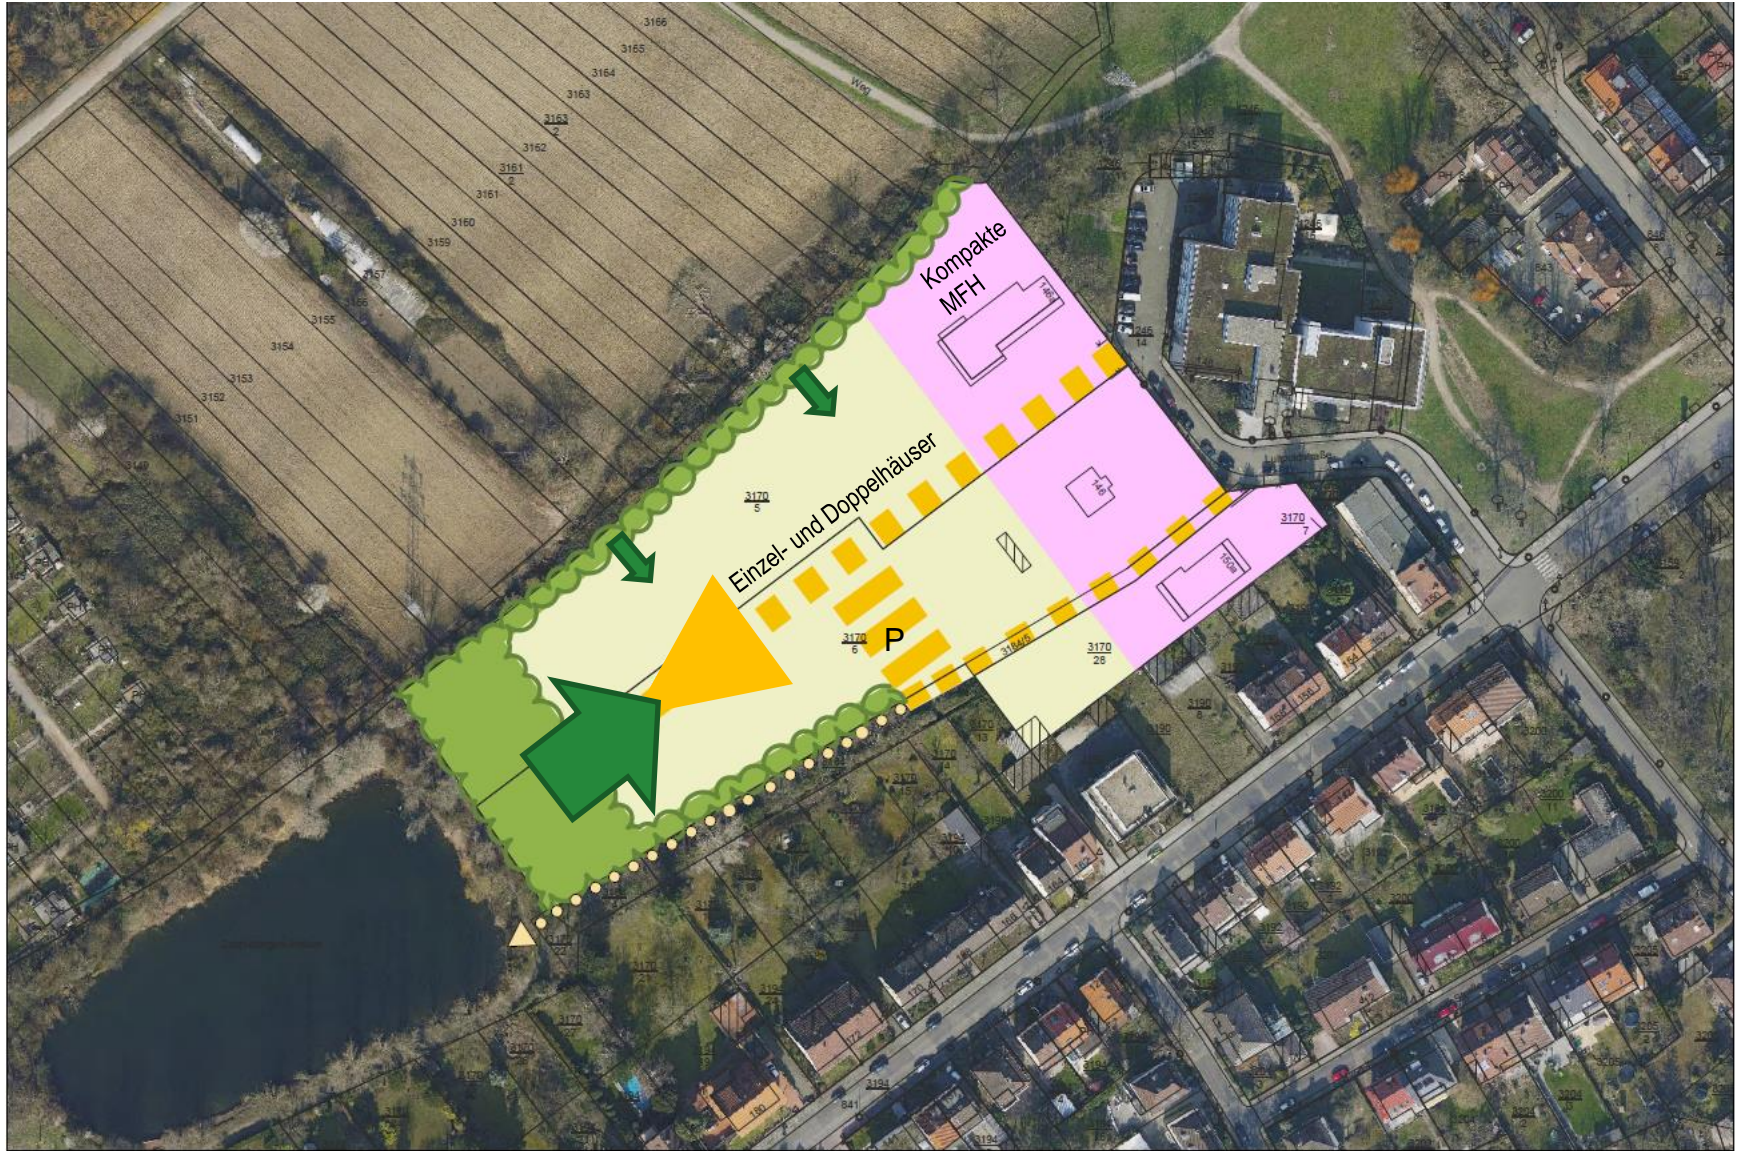

Entwicklungsstudie - Variante Bebauungsmix